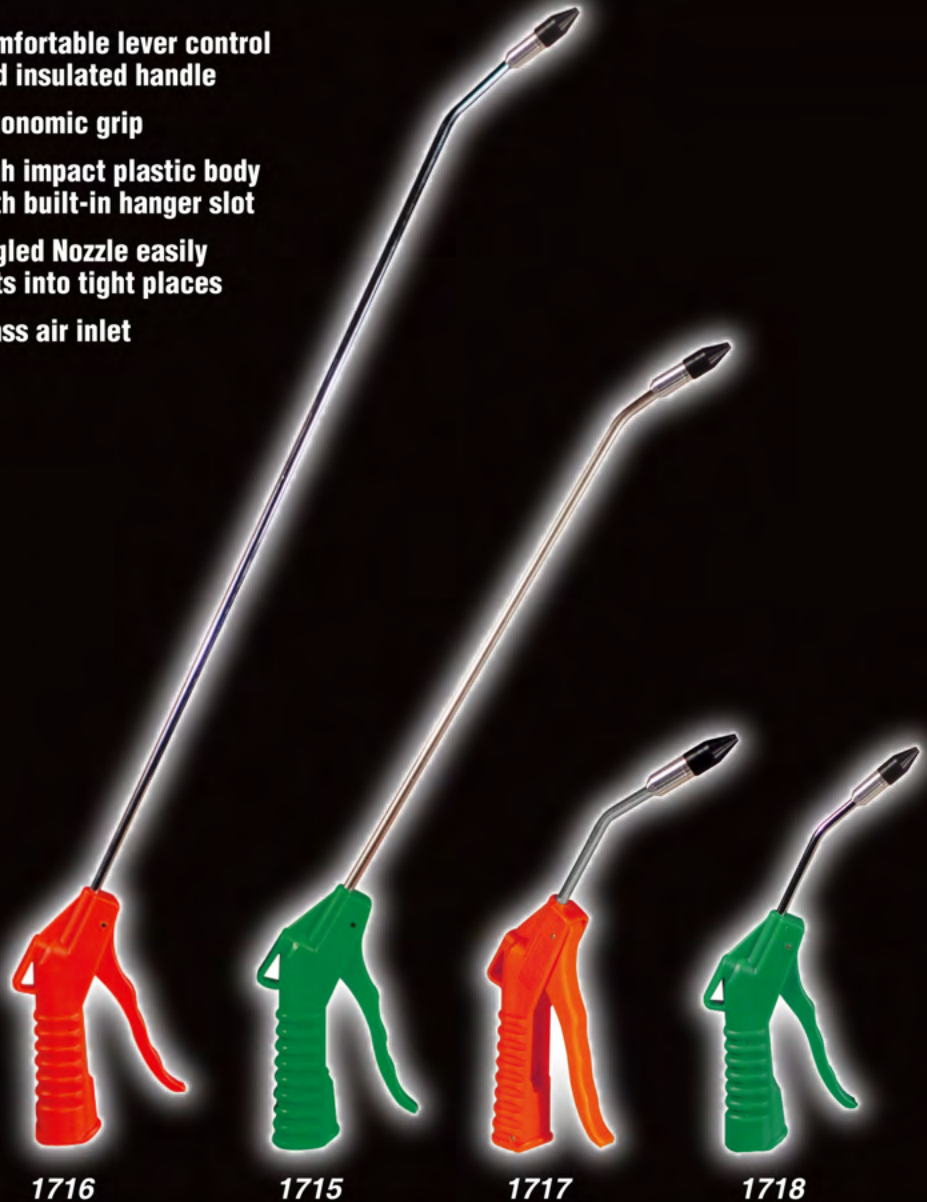

**Model # 1715 1716  
1717 1718**

**DELUXE  
AIR BLOW GUN W/  
ANGLED NOZZLE &  
1/2" REMOVABLE  
RUBBER TIP**

**SALES AND MARKETING**  
2417 SEAMAN AVENUE  
SOUTH EL MONTE, CA 91733  
Phone: (800) 221-9705  
**USA Toll Free**  
Fax: (877) 318-2194  
Phone: (626) 228-3170  
Fax: (626) 228-3124

1716

1715

1717

1718

Model	1715	1716	1717	1718
<b>SIZE</b>	<b>13"</b>	<b>20"</b>	<b>4"</b>	<b>4"</b>
Air Inlet Thread NPT	Temperature Range		Air Pressure	
<b>1/4"</b>	<b>-40° to 80°C</b>		<b>90-120psi</b>	